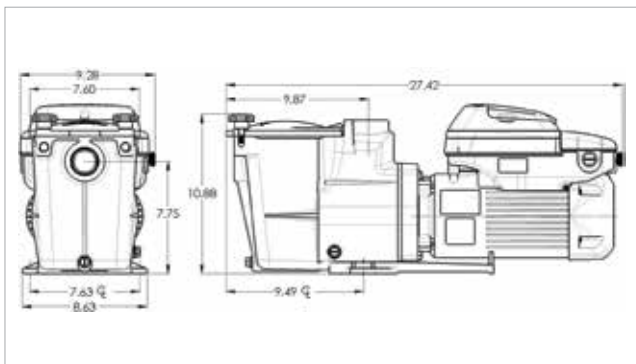

SPECIFICATIONS

MODEL NUMBER	STAND ALONE	RELAY CONTROL	HAYWARD® AUTOMATION	TOTAL HP	VOLTAGE	WARRANTY
SP2670020VSP	.	.	.	1.65	230/115V	3 years

SUPER PUMP VS 700 DIMENSIONS (INCHES)

*Compared to single-speed pumps.