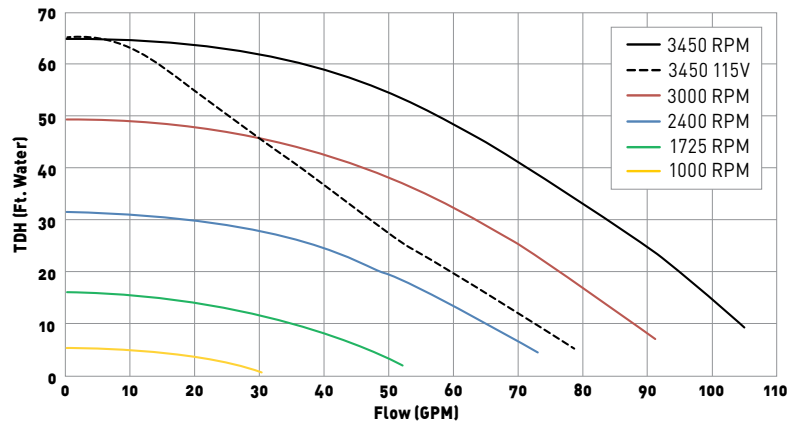

SPECIFICATIONS

MODEL NUMBER	STAND ALONE	RELAY CONTROL	HAYWARD® AUTOMATION	TOTAL HP	VOLTAGE	WARRANTY
SP2670020VSP	.	.	.	1.65	230/115V	3 years

SUPER PUMP VS 700 DIMENSIONS (INCHES)

*Compared to single-speed pumps.

SUPER PUMP VS 700 PERFORMANCE COMPARISON

» haywardpool.ca » 1-888-238-7665

Super Pump VS 700 series pumps are listed by:

Pumps » Filters » Heating » Cleaners » Sanitization » Automation » Lighting » Water Features » White Goods